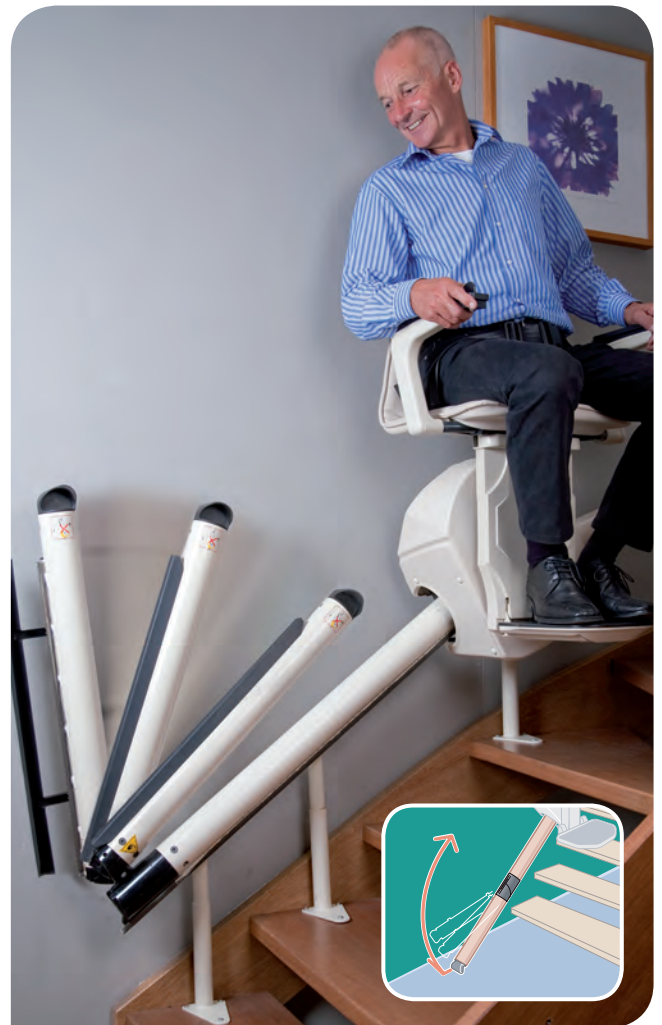

The unit runs along a single tubular rail which is designed to hug the edge of your staircase closely whilst leaving the rest of the staircase clear for other users.

The rail system is the same regardless of which side of the stairs it is situated, or if it travels over multiple floors only the model name will change.

Manual Swivel

The push down lever turns the seat enabling safe mounting and dismounting.

Powered Swivel*

The joystick can be used to turn the seat making it even easier to use.

Footplate Link*

Simultaneously folds up with seat.

Drop nose

Handicare's tight-fitting drop nose rail can save having to fit a hinged track at the bottom of the stairs.

Automatic folding hinge

To avoid causing an obstruction at the bottom of the stairs where there is a doorway for example, an automatic hinged rail with safety system is available.

This will automatically raise and lower the bottom section of the rail thereby removing any obstruction at ground level.

Choice of rail colours

With a choice of three standard rail colours; cream, brown and light grey, you can be sure to find an option to suit your décor.